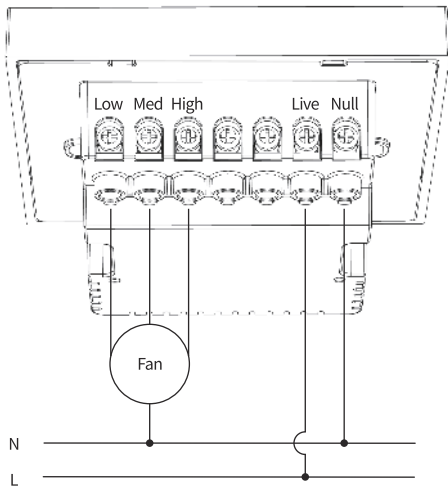

WIRING INSTRUCTION

Ventilation Mode