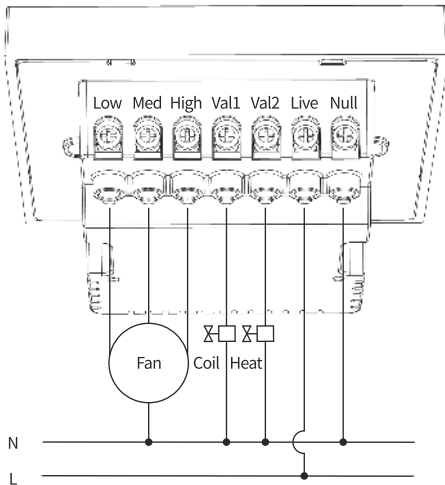

WIRING INSTRUCTION

Fan Coil and Water Floor Heating Mode