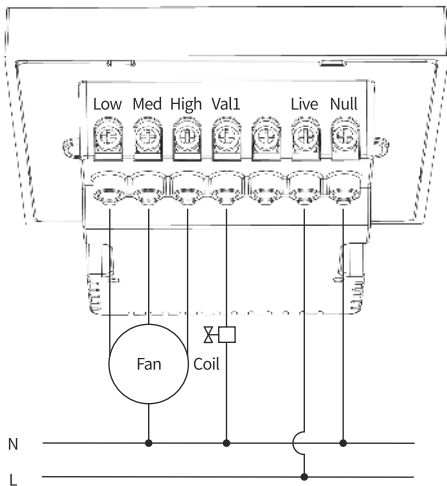

- ① Fan Coil and Water Floor Heating Mode
- ② Single Fan Coil Mode
- ③ Dual Fan Coil Mode
- ④ Water Floor Heating Mode
- ⑤ Ventilation Mode

Each mode has different wiring requirements, please according to the wiring instructions.

- The working mode setting on the panel must be consistent with the actual wiring, otherwise it will not work properly and even damage the equipment.
- The installation involves high voltage and should be done by a professional electrician.
- Input: AC 100-240V 50/60Hz Maxload: 3A

WIRING INSTRUCTION

Fan Coil and Water Floor Heating Mode

WIRING INSTRUCTION

Single Fan Coil Mode

WIRING INSTRUCTION

Dual Fan Coil Mode

WIRING INSTRUCTION

Water Floor Heating Mode